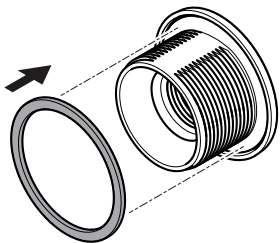

AXIS TF1202 Recessed Mount

Installation guide

4x

4x

4x

1.1

1.2

1.3

Installation guide

Installation guide

AXIS TF1202 Recessed Mount

© 2024 Axis Communications AB

Ver. M1.4

Date: June 2024

Part no. 3074855