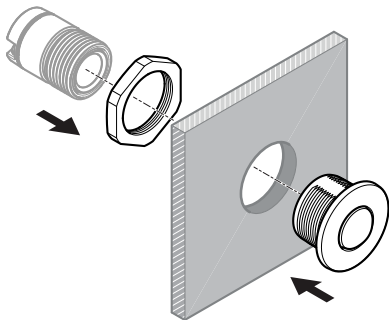

AXIS TF1202 Recessed Mount

Installation guide

4x

4x

4x

1.1

1.2

1.3

Installation guide

Installation guide

AXIS TF1202 Recessed Mount

© 2024 Axis Communications AB

Ver. M1.4

Date: June 2024

Part no. 3074855