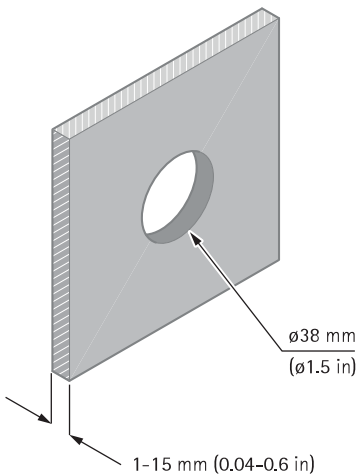

AXIS TF1202 Recessed Mount

Installation guide

4x

4x

4x

1.1

1.2

1.3

Installation guide

Installation guide

AXIS TF1202 Recessed Mount

© 2024 Axis Communications AB

Ver. M1.4

Date: June 2024

Part no. 3074855