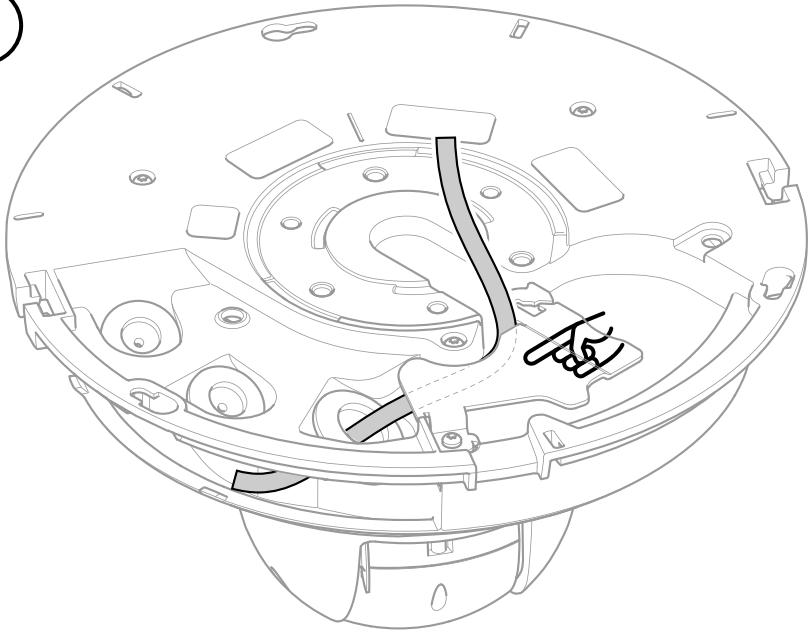

AXIS TM5806-E Housing

Installation guide

AXIS TM5806-E Housing

1x

1x

3x

1.1

1.2

1.3

AXIS TM5806-E Housing

1.4

1.5

3x
1 Nm
(0.7 lb ft)

1.6

1.7

1.8

4x
1 Nm
(0.7 lb ft)

1.9

1.10

2.1

2.2

2.3

2.4

2.5