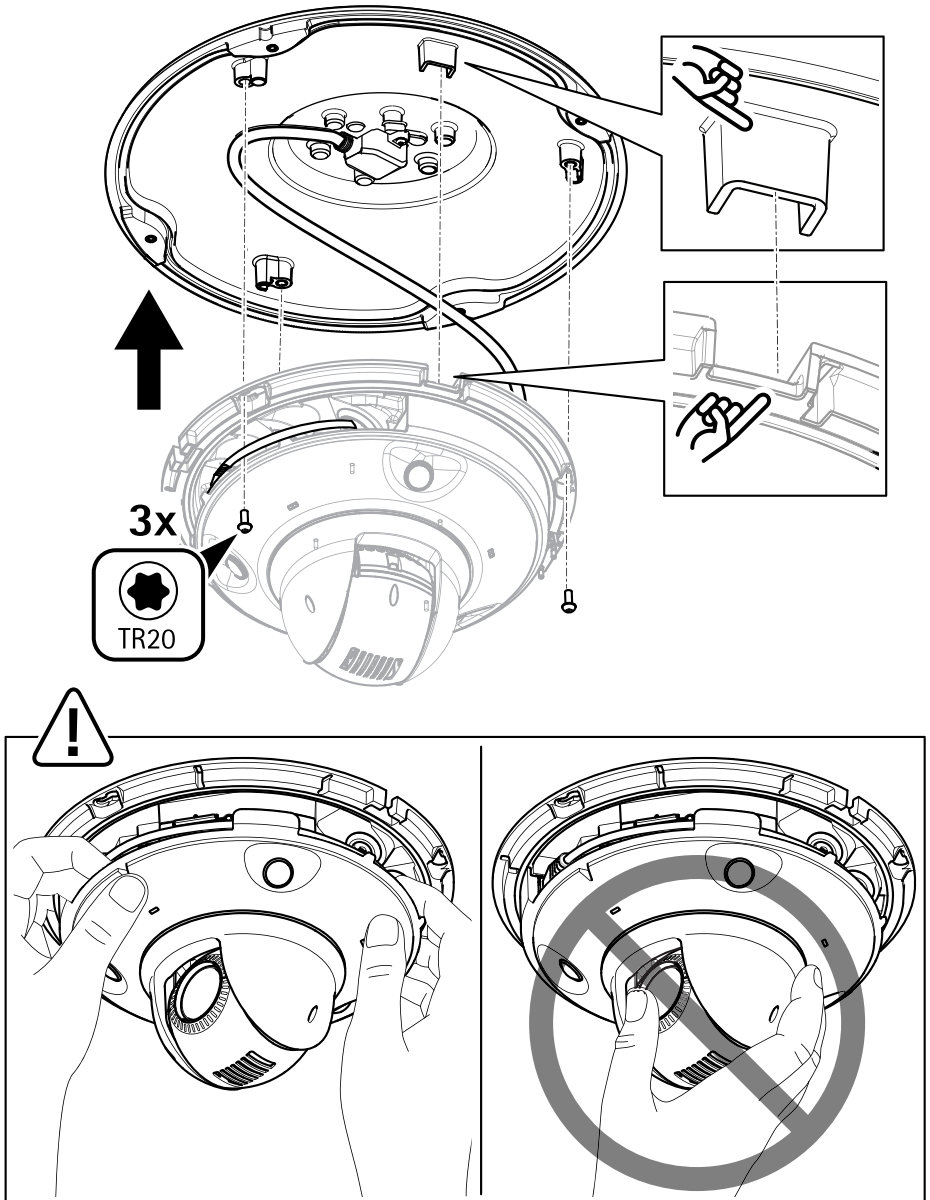

AXIS TM5806-E Housing

Installation guide

AXIS TM5806-E Housing

1x

1x

3x

1.1

1.2

1.3

AXIS TM5806-E Housing

1.4

1.5

3x
1 Nm
(0.7 lb ft)

1.6

1.7

1.8

4x
1 Nm
(0.7 lb ft)

1.9

1.10

2.1

2.2

2.3

2.4

2.5