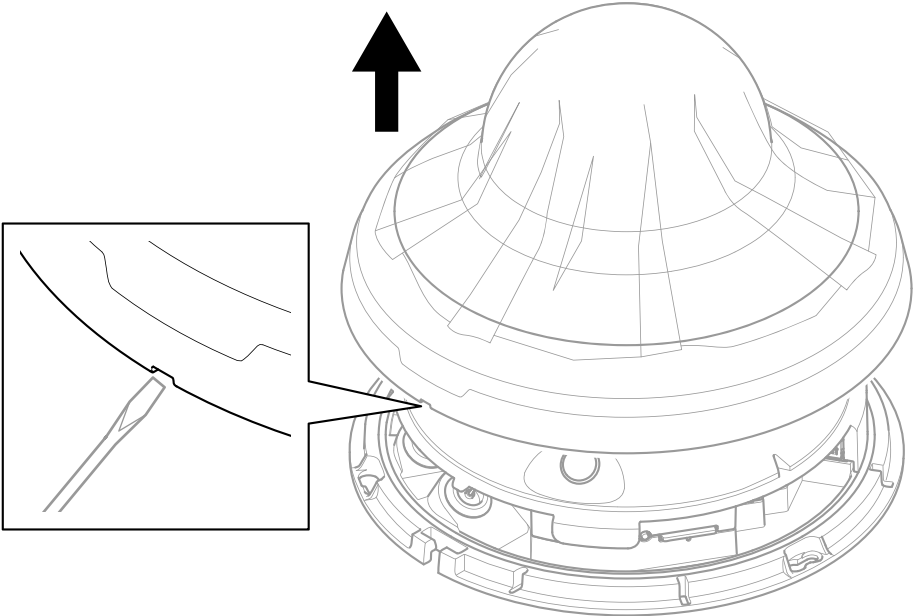

AXIS TM5806-E Housing

Installation guide

AXIS TM5806-E Housing

1x

1x

3x

1.1

1.2

1.3

AXIS TM5806-E Housing

1.4

1.5

3x
1 Nm
(0.7 lb ft)

1.6

1.7

1.8