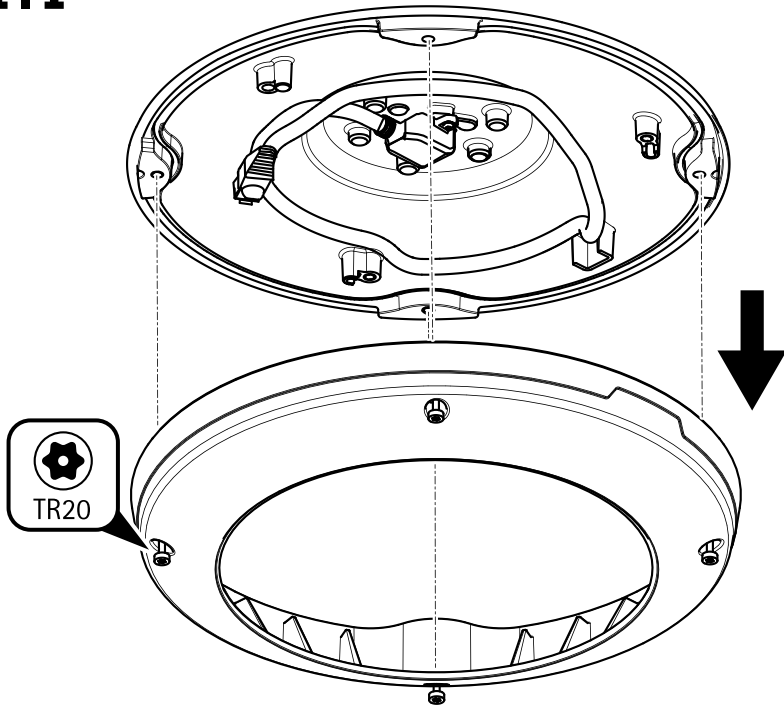

AXIS TM5806-E Housing

Installation guide

AXIS TM5806-E Housing

1x

1x

3x

1.1

1.2

1.3

AXIS TM5806-E Housing

1.4

1.5

3x
1 Nm
(0.7 lb ft)

1.6

1.7

1.8

4x
1 Nm
(0.7 lb ft)

1.9

1.10

2.1

2.2

2.3

2.4

2.5