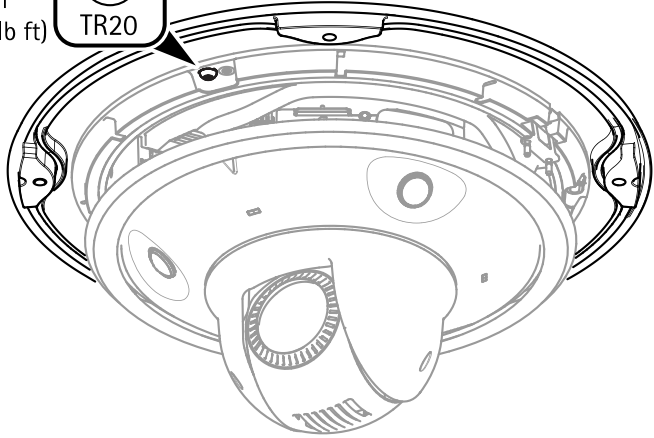

AXIS TM5806-E Housing

Installation guide

AXIS TM5806-E Housing

1x

1x

3x

1.1

1.2

1.3

AXIS TM5806-E Housing

1.4

1.5

3x
1 Nm
(0.7 lb ft)

1.6

1.7

1.8

4x
1 Nm
(0.7 lb ft)

1.9

1.10

2.1

2.2

2.3

2.4

2.5