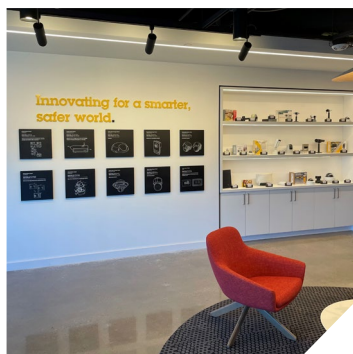

We're happy to have you!

Axis Experience Center – Phoenix

The Axis Experience Center in Phoenix features the following:

- > 20-person training room
- > 10-person conference room
- > 8-person demonstration theatre
- > Live network video, access control, and audio solutions for all industry segments
- > Get a behind-the-scenes look at our latest technologies
- > Unique conversation areas for informal discussions
- > Close proximity to Phoenix Sky Harbor International Airport (PHX) for convenient travel