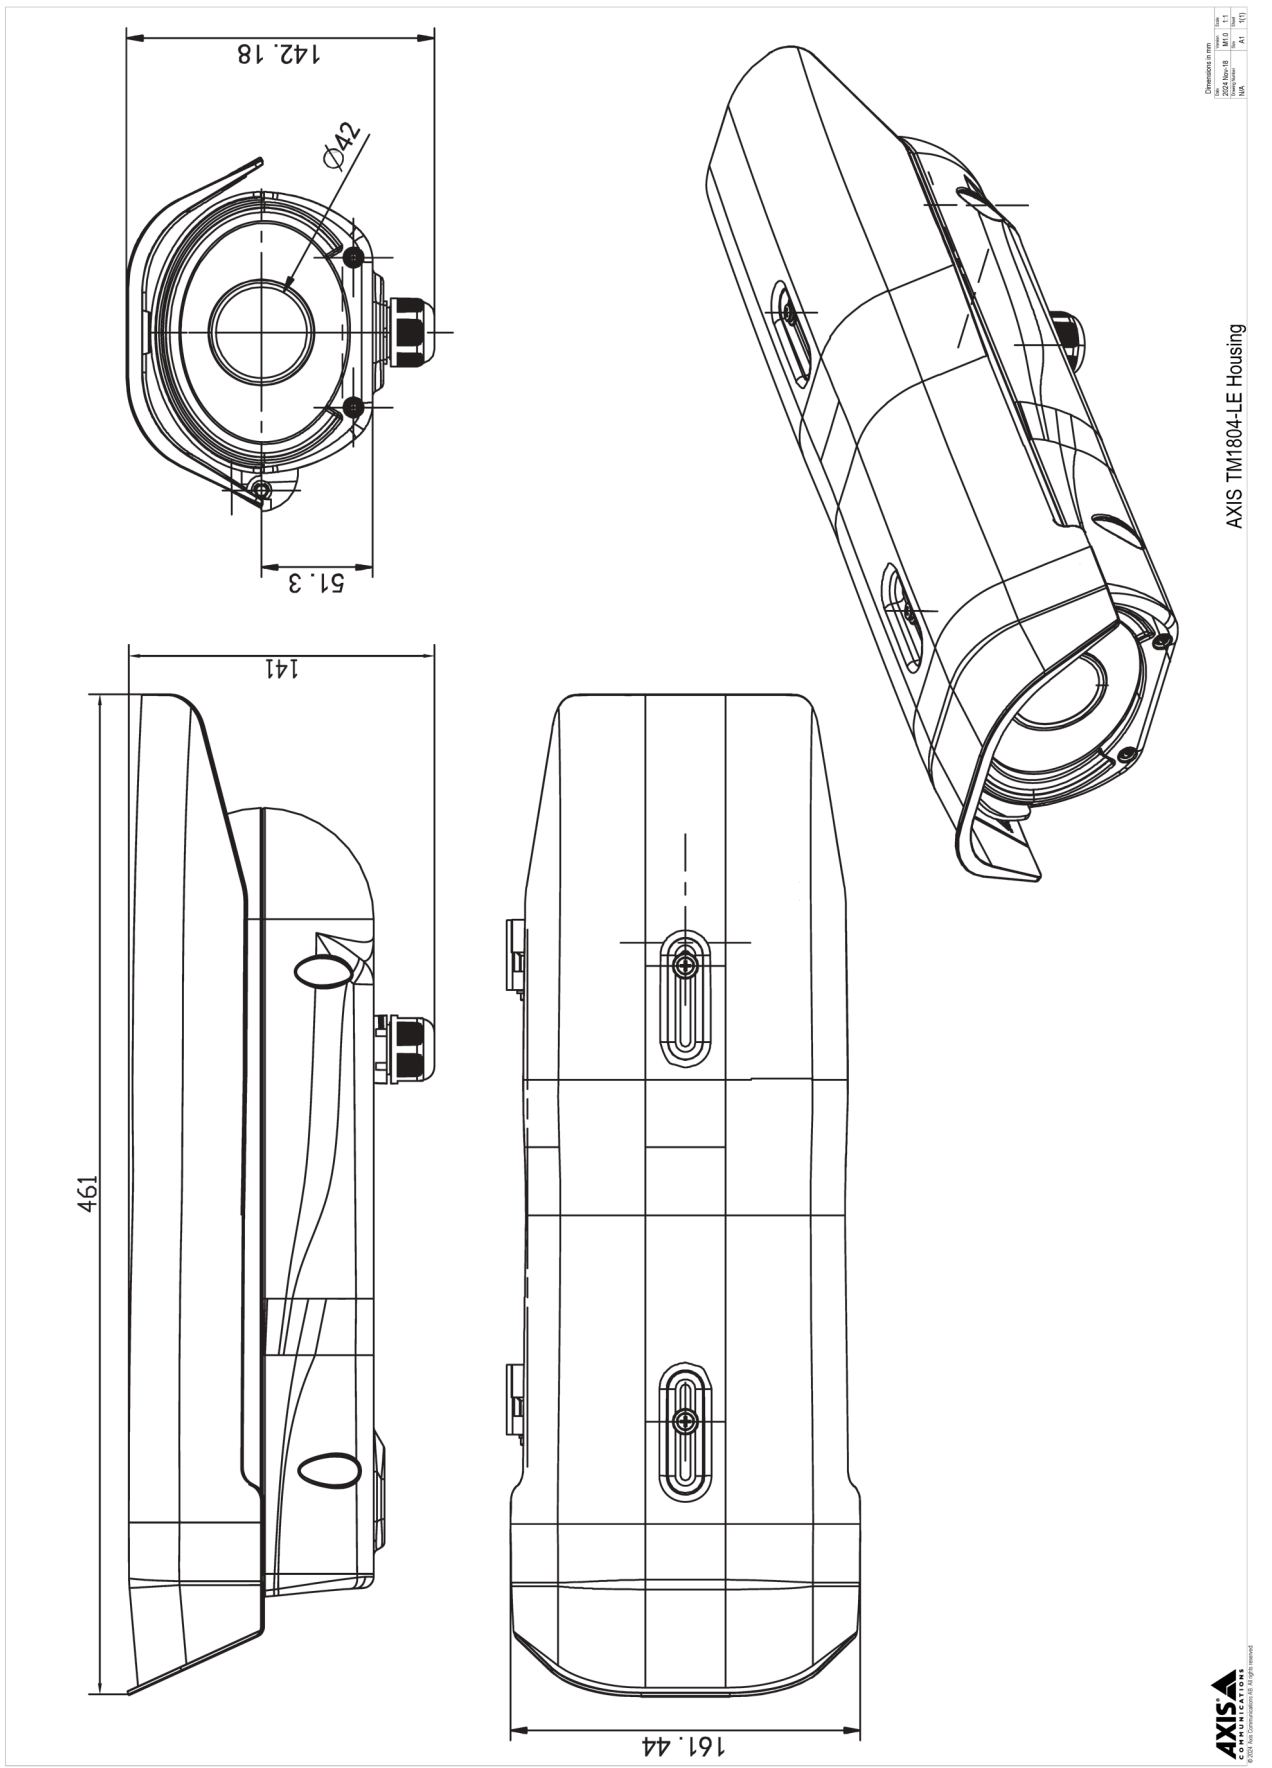

Environment

IEC/EN 60529 IP66, IEC/EN 60529 IP67, NEMA 250 Type 4X, IEC 62262 IK10^b

Safety

IEC/EN 62368-1 ed.3, IEC/EN 62471 risk group 1

Dimensions	163 x 139 x 461.5 mm (Lens diameter of camera must be less than 42 mm to fit in the front window)
Weight	2.2 kg
Illumination LED	Power-efficient, long-life 850 nm IR LED. Range of reach up to 60 m, depending on the scene.
Included accessories	Installation Guide, Allen key, Mounting Kit
Required accessories	AXIS T94X01A Wall Mount
Optional accessories	AXIS T94Y01G Pole Mount, AXIS Bird Control Spike
Warranty	3-year warranty, see axis.com/warranty

a. *Lens diameter of the camera must be less than 42 mm.*

b. *Excluding front window.*

AXIS TM1804-LE Housing