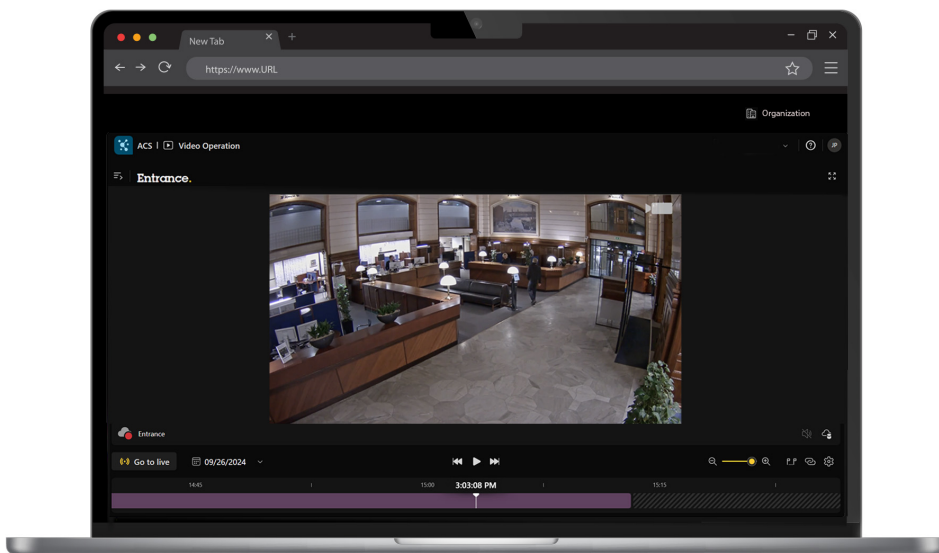

# AXIS Camera Station Cloud Storage

Safeguard your video in the cloud

This add-on service complements your AXIS Camera Station Edge and Pro installations offering storage in the cloud, so your recordings are always available, even if your primary storage is down. Perfectly matched to Axis cameras, this easy-to-deploy service is fully maintained by Axis. Data is stored encrypted in the selected region and password-protected with two-factor authentication. Additionally, a time-based subscription buys you the right to use this continuously updated, supported service for one year on selected cameras and sensors.

- > [Safeguard your recordings off-site](#)
- > [Recorded video is easily available when needed](#)
- > [Add cloud to selected cameras/sensors](#)
- > [Multi-regional support](#)
- > [30 days retention time with 720p resolution](#)