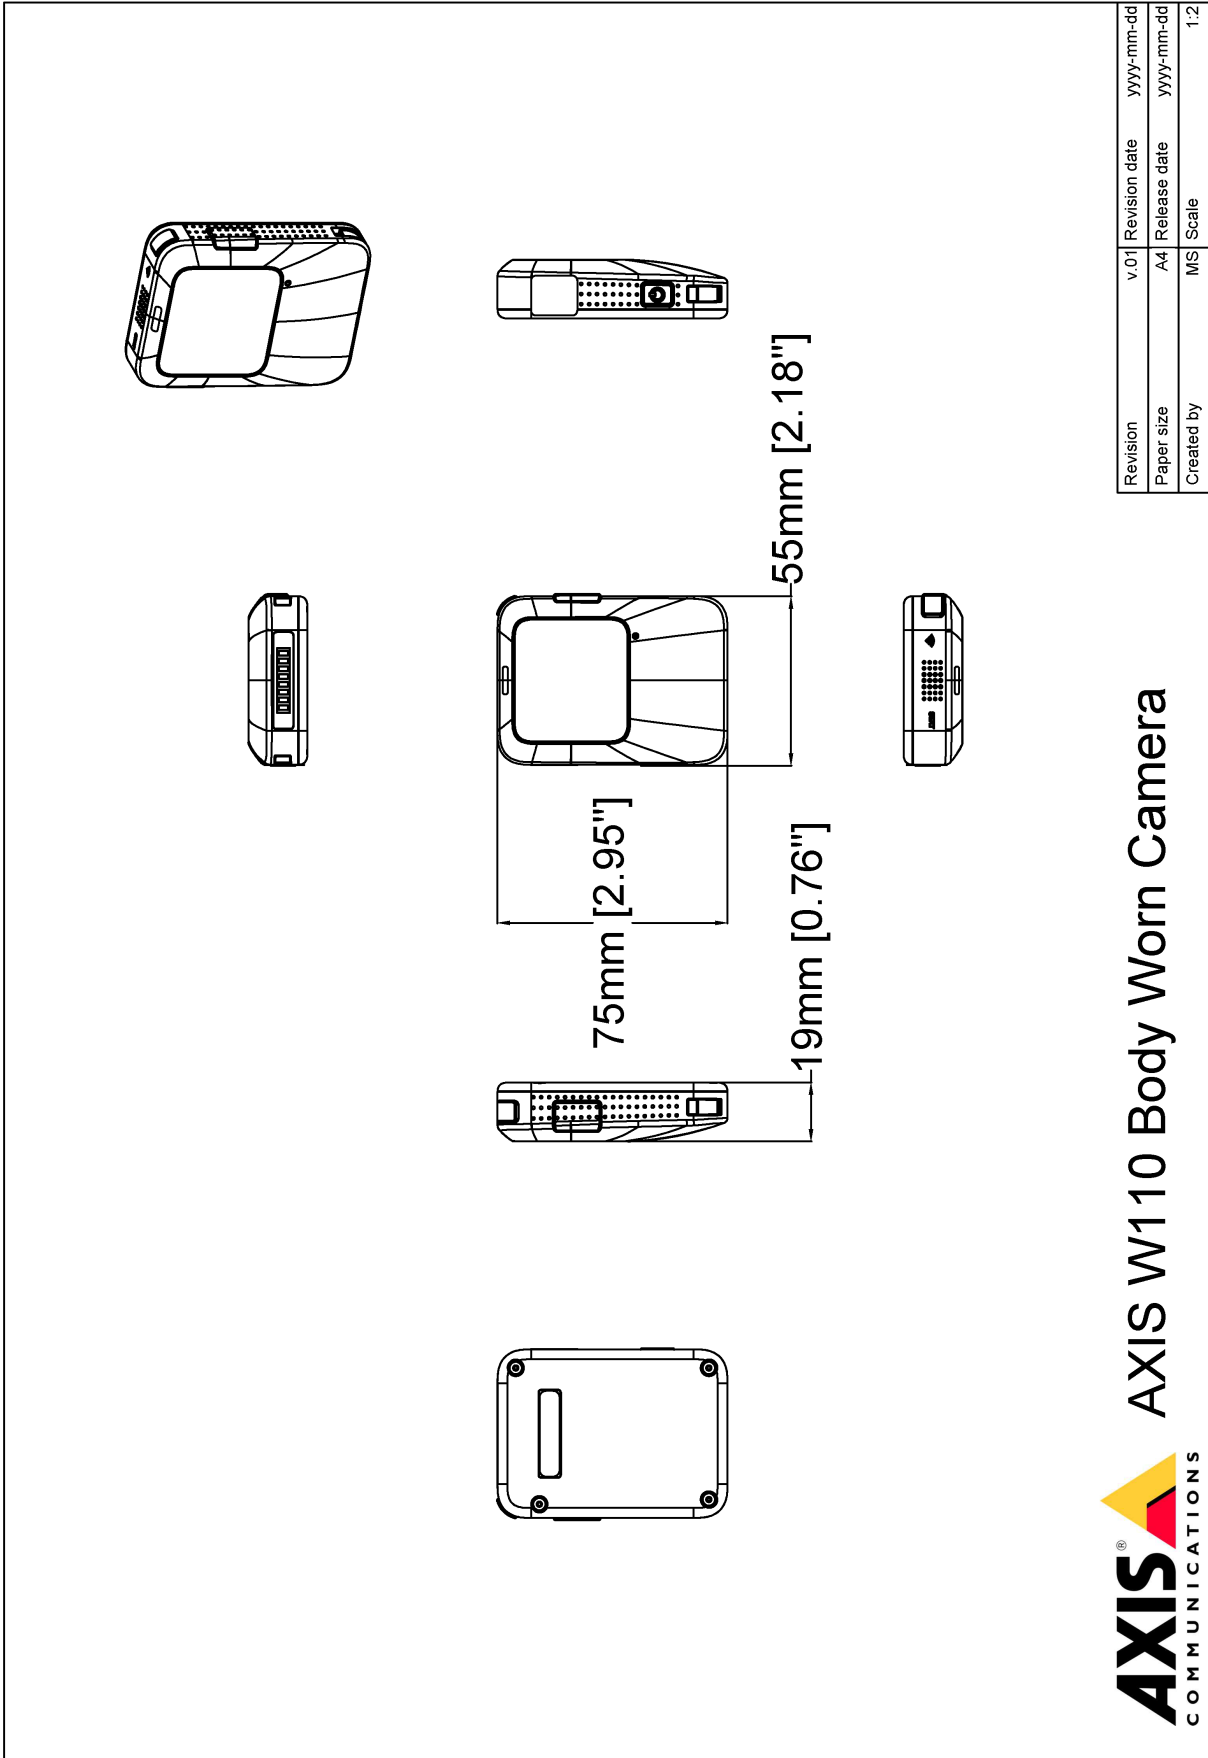

寸法図面

Revision	v.01	Revision date	yyyy-mm-dd
Paper size	A4	Release date	yyyy-mm-dd
Created by	MS	Scale	1:2

© 2023 Axis Communications

AXIS COMMUNICATIONS
AXIS W110 Body Worn Camera

www.axis.com