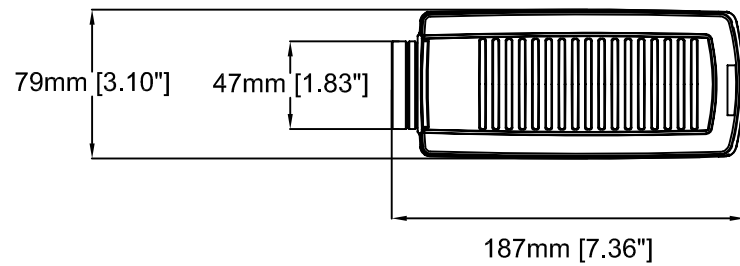

64mm [2.53"]

AXIS Q1775 Network Camera

Revision	v.02	Revision date	2017-08-15
Paper size	A4	Release date	2015-07-06
Created by	JOT/GAB	Scale	1:4