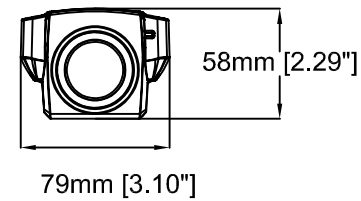

64mm [2.53"]

AXIS Q1775 Network Camera

Revision	v.02	Revision date	2017-08-15
Paper size	A4	Release date	2015-07-06
Created by	JOT/GAB	Scale	1:4