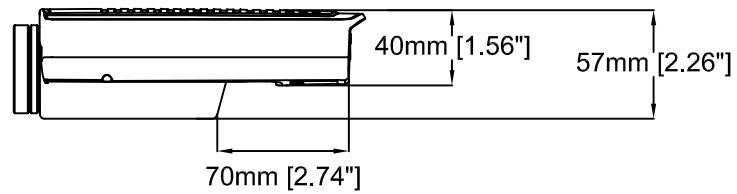

64mm [2.53"]

AXIS Q1775 Network Camera

Revision	v.02	Revision date	2017-08-15
Paper size	A4	Release date	2015-07-06
Created by	JOT/GAB	Scale	1:4