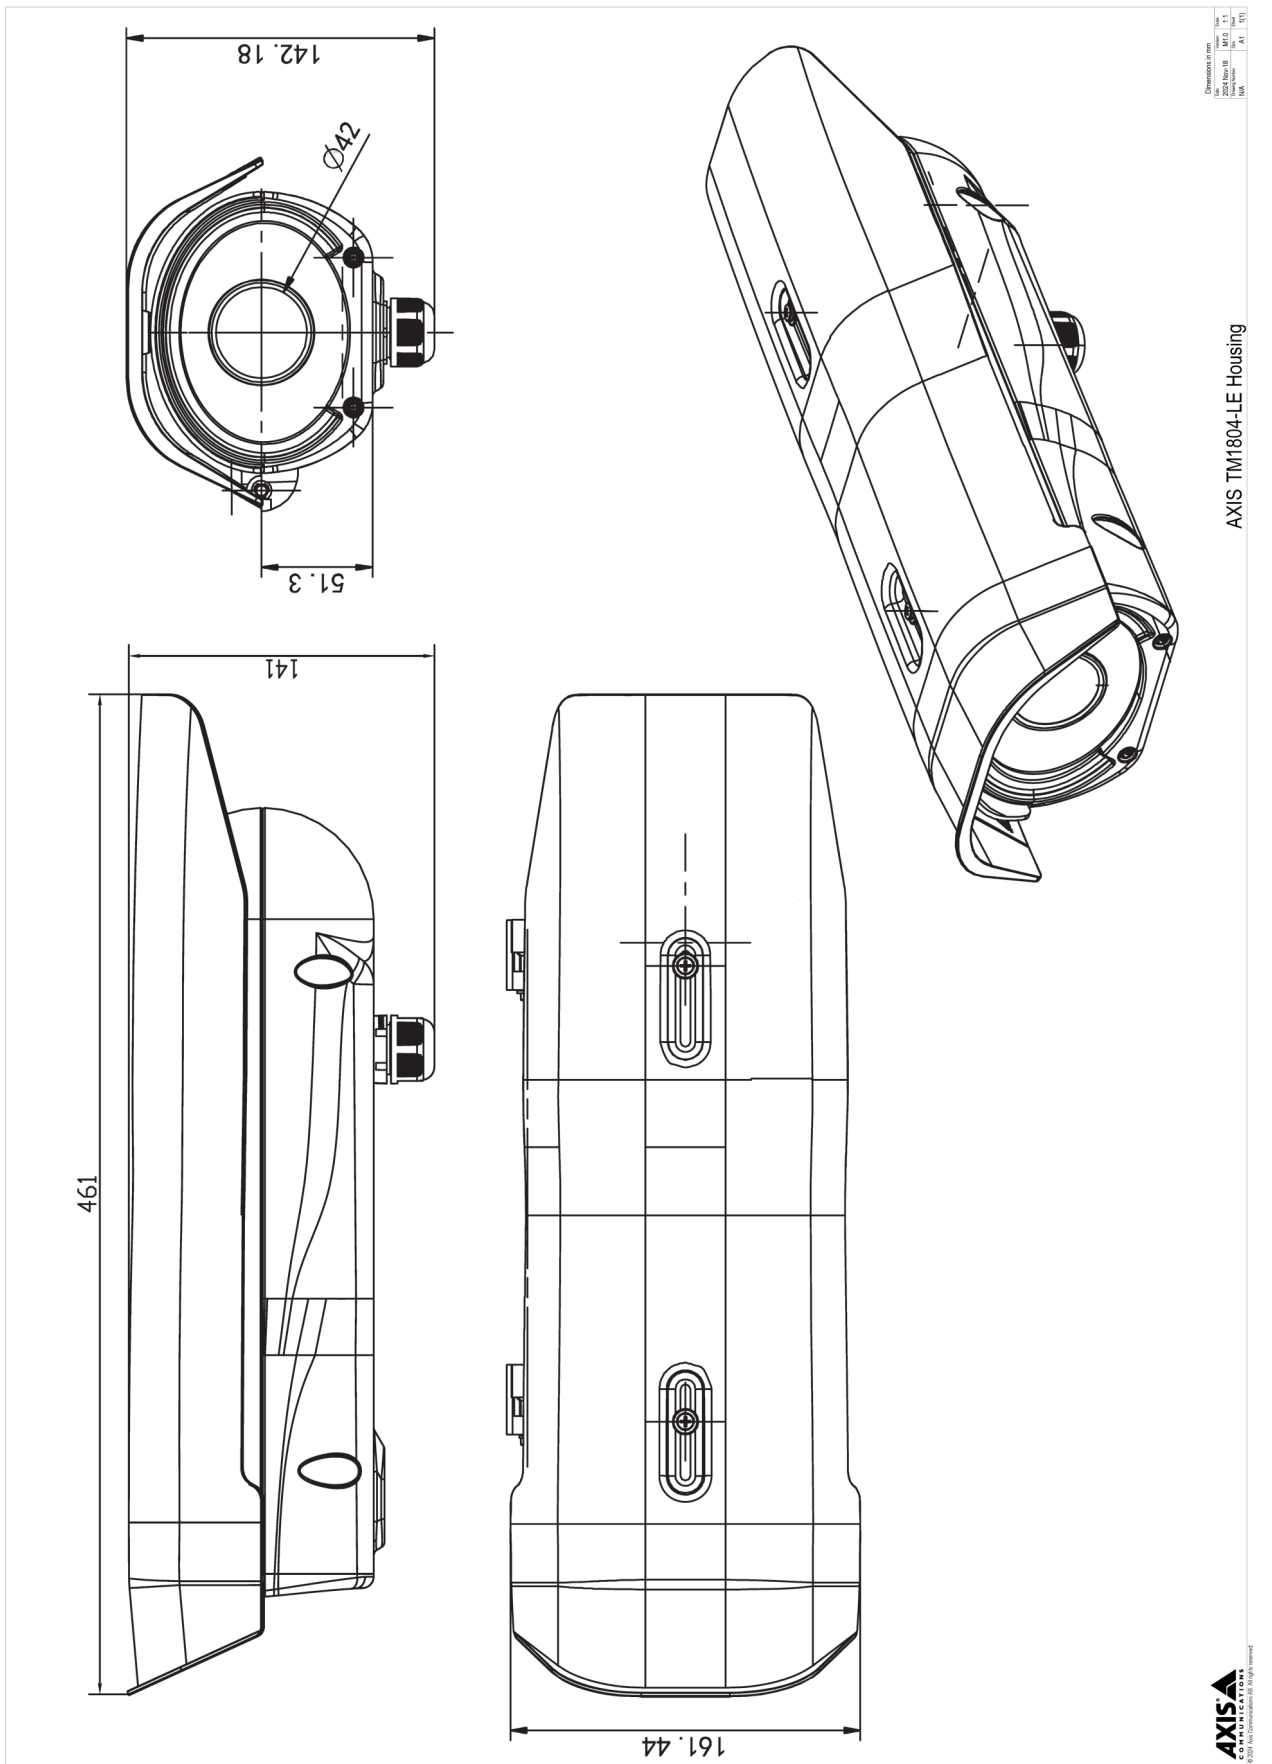

Environment

IEC/EN 60529 IP66, IEC/EN 60529 IP67, NEMA 250 Type 4X, IEC 62262 IK10^b

Safety

IEC/EN 62368-1 ed.3, IEC/EN 62471 risk group 1

Dimensions	163 x 139 x 461.5 mm (Lens diameter of camera must be less than 42 mm to fit in the front window)
Weight	2.2 kg
Illumination LED	Power-efficient, long-life 850 nm IR LED. Range of reach up to 60 m, depending on the scene.
Included accessories	Installation Guide, Allen key, Mounting Kit
Required accessories	AXIS T94X01A Wall Mount
Optional accessories	AXIS T94Y01G Pole Mount, AXIS Bird Control Spike
Warranty	3-year warranty, see axis.com/warranty

a. *Lens diameter of the camera must be less than 42 mm.*

b. *Excluding front window.*

AXIS TM1804-LE Housing