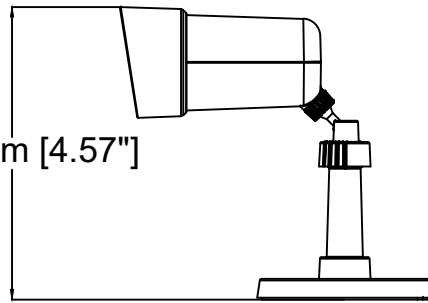

Revision	v.02	Revision date	2024-05-02
Paper size	A4	Release date	2024-02-29
Created by	MS	Scale	1:3

116.1mm [4.57"]

123.9mm [4.88"]

Revision	v.02	Revision date	2024-05-02
Paper size	A4	Release date	2024-02-29
Created by	MS	Scale	1:3