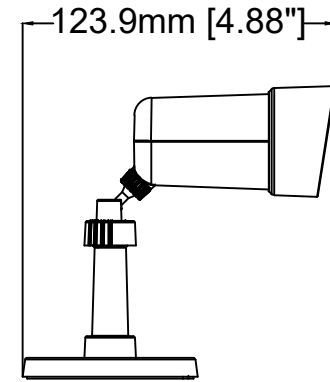

Revision	v.02	Revision date	2024-05-02
Paper size	A4	Release date	2024-02-29
Created by	MS	Scale	1:3

116.1mm [4.57"]

123.9mm [4.88"]

Revision	v.02	Revision date	2024-05-02
Paper size	A4	Release date	2024-02-29
Created by	MS	Scale	1:3