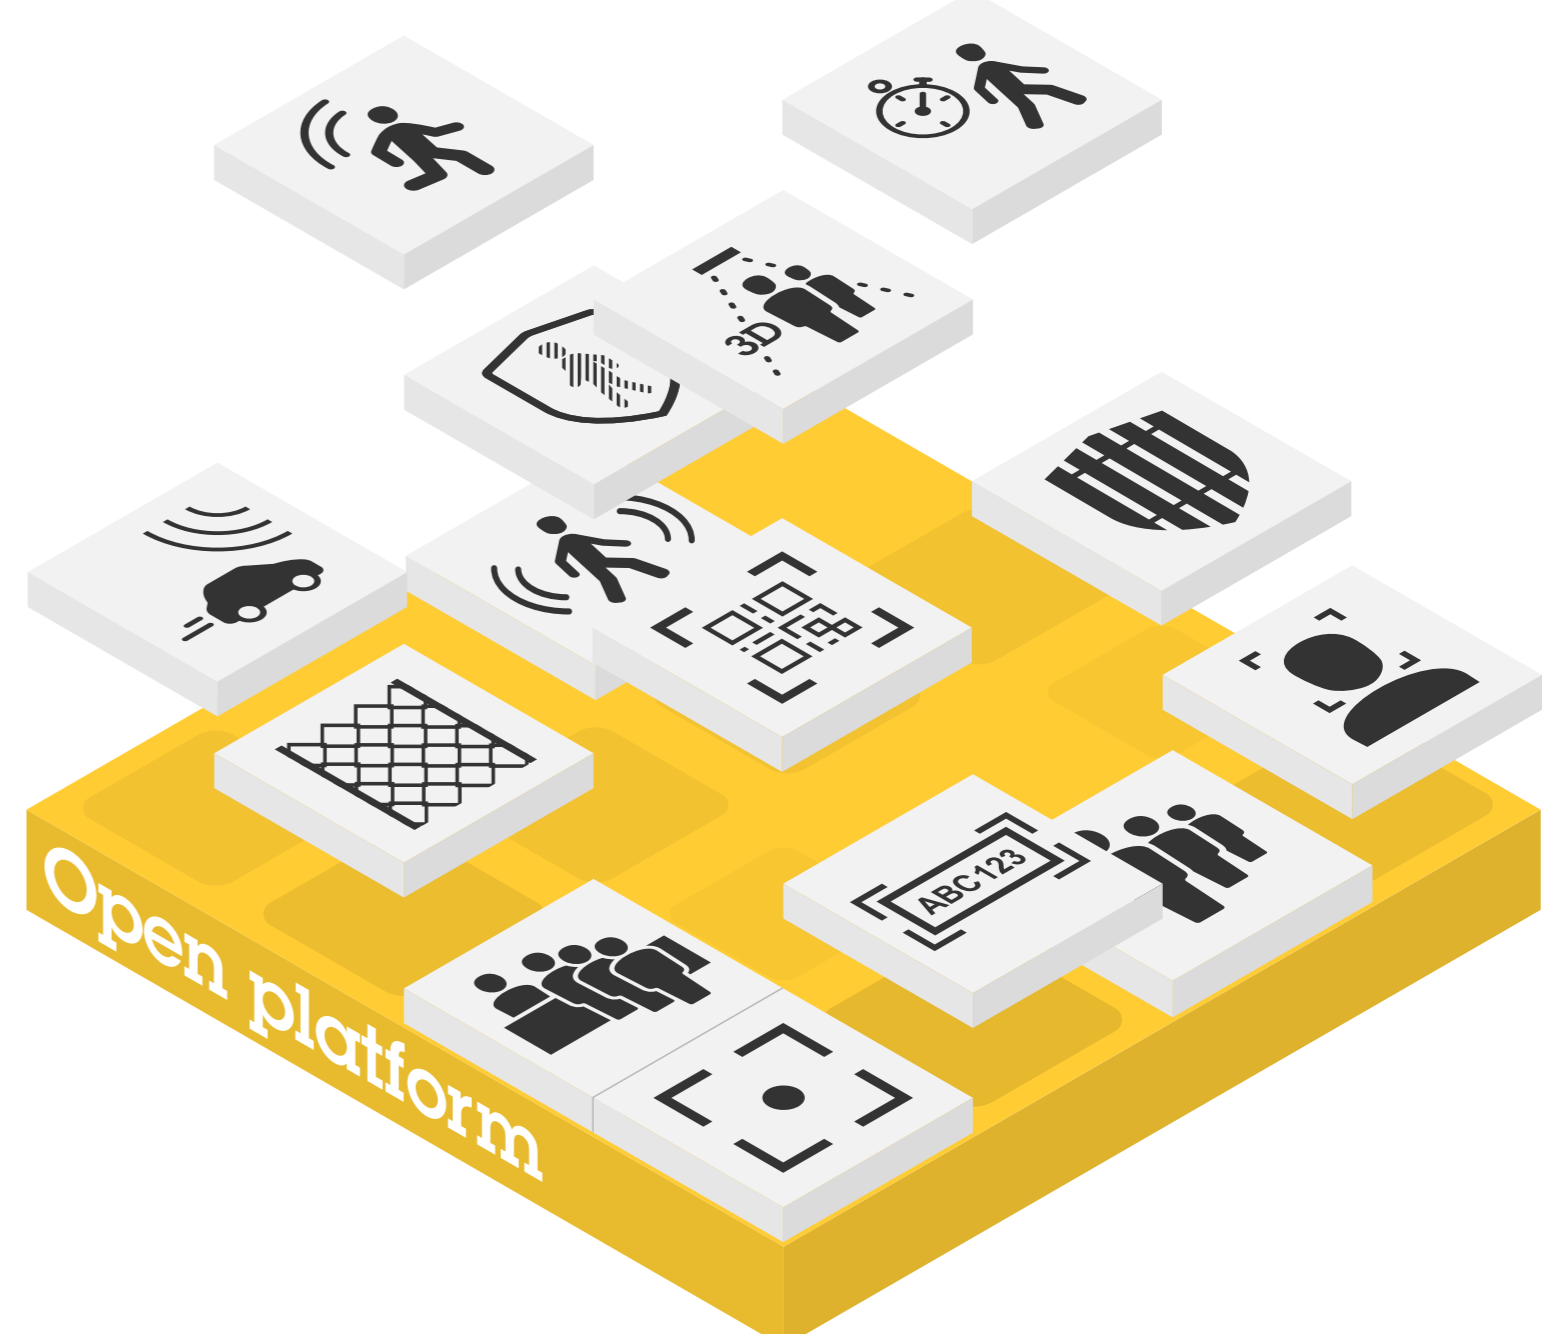

Edge analytics

Add value to your video surveillance by processing video data right on an Axis camera.

What are edge analytics?

Edge analytics are video analytics that process and analyze video data right on the camera – close to where it's captured – rather than on a server or in the cloud.

*thanks to uncompressed video

Why edge analytics from Axis?

Our carefully selected system on chips (SoCs) create new opportunities for impressive, easy-to-use analytics based on deep learning on the edge: they make usable images and excellent data processing possible.

- Axis Lightfinder 2.0 and Axis Forensic Wide Dynamic Range (WDR) for difficult light conditions
- Axis OptimizedIR for surveillance in low light
- Axis Scene Intelligence for accurate metadata
- Axis Electronic image stabilization (EIS)

Edge analytics use uncompressed video, which is inherently higher quality than streamed video.

Axis processing power

Our SoCs, which include deep learning processing units (DLPUs), give Axis cameras the power to process data on the edge, to take advantage of deep learning, and to deliver consistent analytics performance.