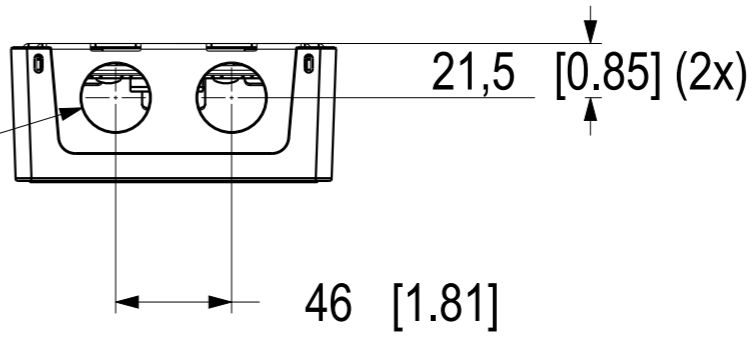

∅ 27,3 [1.07] (2x)

© 2025 Axis Communications AB. All rights reserved.

AXIS TA1201 Wall Mount Enclosure

Dimensions in mm [inch]

Date	Version	Scale
2025 Jan-02	M1.1	1:3
Drawing Number	Size	Sheet
3227065	A3	1(1)