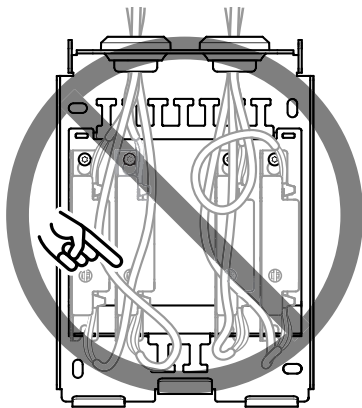

i

6.6

Installation guide
AXIS TA1201 Wall Mount Enclosure
© 2025 Axis Communications AB

Ver. M1.4
Date: December 2024
Part no. 3215734