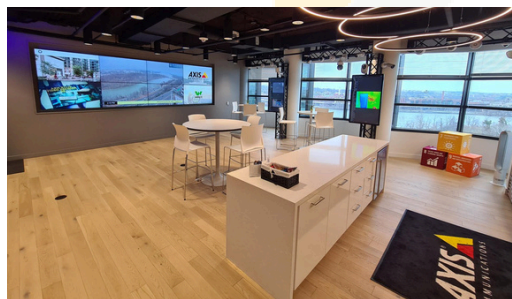

How To Get There

Address

Axis Communications – D.C. Axis Experience Center
Potomac Tower
1001 19th Street North, Suite 1400
Arlington, VA 22209 ([Google Maps](#))

Parking and building access

Parking space is limited; please plan accordingly. Ride share is recommended.

- If you are driving in, please park in the [Colonial Parking Garage](#), which has its entrance on 19th Street North, to the left of the Potomac Tower building entrance.
- Bring your ticket to our front desk for parking validation before leaving the Axis Experience Center.
- Enter the Potomac Tower lobby, you then will be given access to the 14th floor from there.

Stay for a while

Le Méridien Arlington

1121 19th Street North, Arlington, VA 22209
Corporate Axis code: XCM | 1 min walk

Hyatt Centric Arlington

1325 Wilson Boulevard, Arlington, VA 22209
Corporate Axis code: 13668 | 5 min walk

Homewood Suites Arlington Rosslyn Key Bridge

1900 North Quinn Street, Arlington, VA 22209
Corporate Axis code: 9168 | 10 min walk

Travel without hassles

Rosslyn Metro Station

Metro lines: Blue, Orange, or Silver
Distance: 0.2 mi | 5 min walk

Reagan National Airport (DCA)

Distance: 5.2 mi | 10 min drive

Washington Dulles International Airport (IAD)

Distance: 25 mi | 30-40 min drive

Find out more: www.axis.com/axis-experience-center