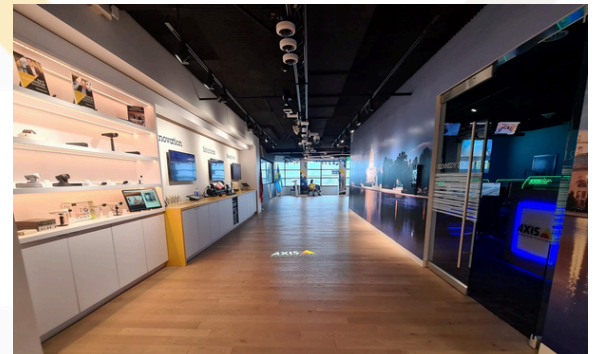

Welcome to the Axis Experience Center in Washington, D.C.!

Step into our cutting-edge, 13,500 square foot Axis Experience Center in the heart of Rosslyn, VA, and let us inspire you.

Come see interactive Axis and partner solutions configured your way in authentic live environments. Discover countless solutions tailored to government and law enforcement, critical infrastructure, city surveillance, transportation, education, retail, healthcare, and more. We are here to help; meet your local subject matter experts and engage with factory engineers, sales and marketing.

Notable design elements of the D.C. Axis Experience Center include two state-of-the-art Security Operation Centers, a dedicated Federal Demo Space, multiple conference rooms, a training and certification room, two community areas, and a rooftop terrace with stunning panoramic views of the Potomac River and D.C. monuments.

Experience innovation firsthand in the D.C. Axis Experience Center. Whether you are a new or existing Axis partner, customer, or industry association member, our space is yours.

Any questions? Please reach out to your local Axis contact or:

Julie Kong, D.C. Experience Center Coordinator
Email: dcaec@axis.com | Mobile: 571-364-2767

The D.C. Axis Experience Center is a unique opportunity to discover more of how our innovations are shaping and creating a smarter, safer world. We can help you get the most from them.

– Paul Winsker, Business Area Director, Mid-Atlantic at Axis

We Are Here!